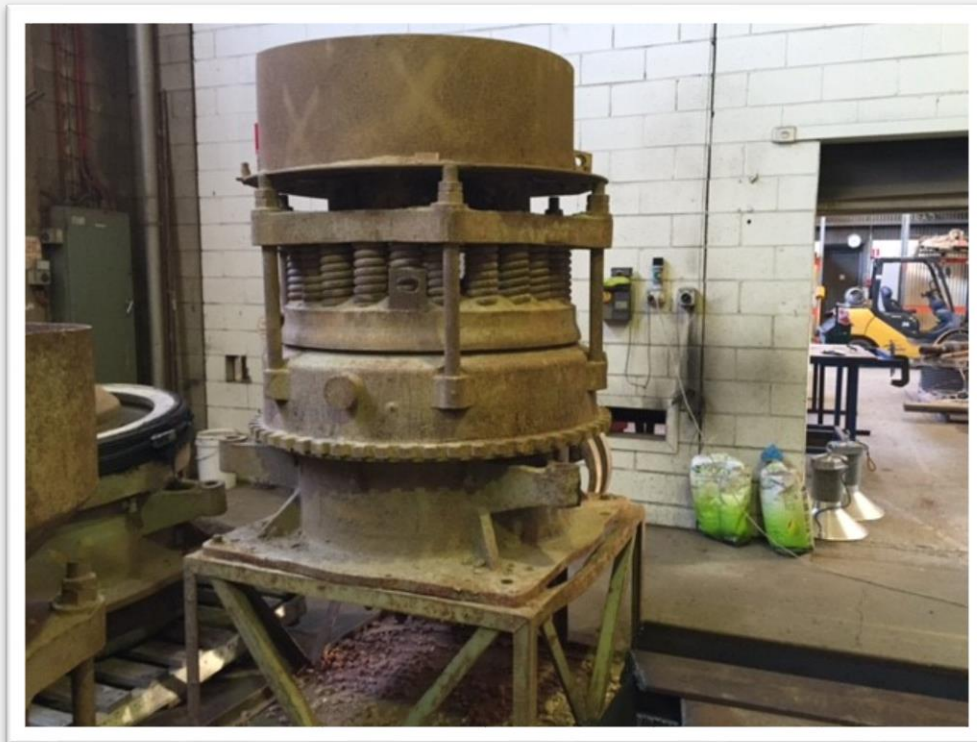

## PEGSON 24" S CONE CRUSHER

Crusher is currently under repair in the C.P.E. workshop. Will be fitted with new inner & outer bushes and labyrinth seals. Gears are in very good order. Supplied with integral oil pump and external oil tank.