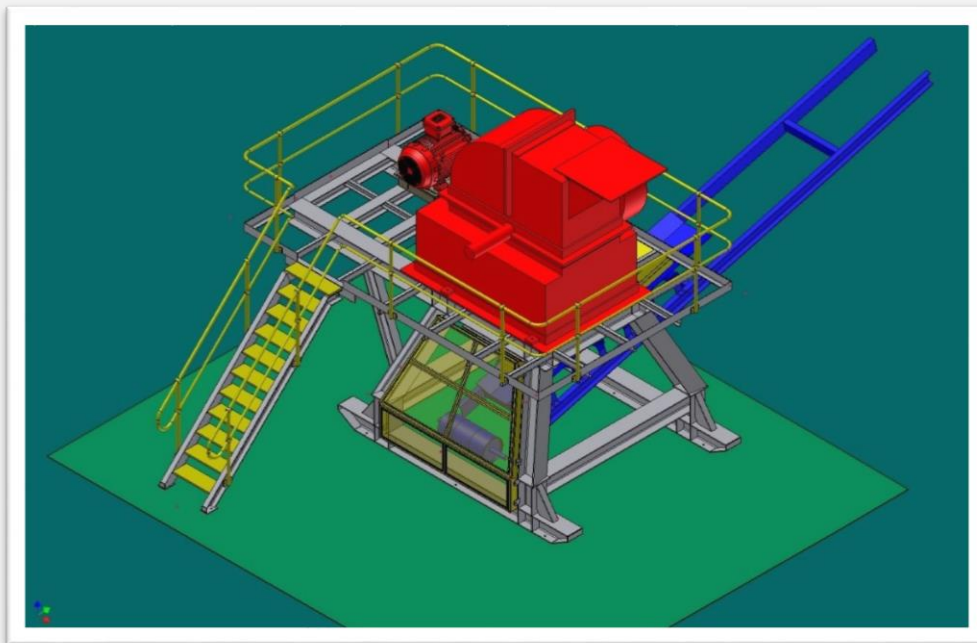

JAQUES 536 IMPACTOR CRUSHER MODULE

Fully rebuilt Jaques 536 Impactor on a new module skid support frame complete with walkways, discharge chute & 90kW elec. Motor.

PRICE: \$98,000.00 + GST
(ex-Adelaide)