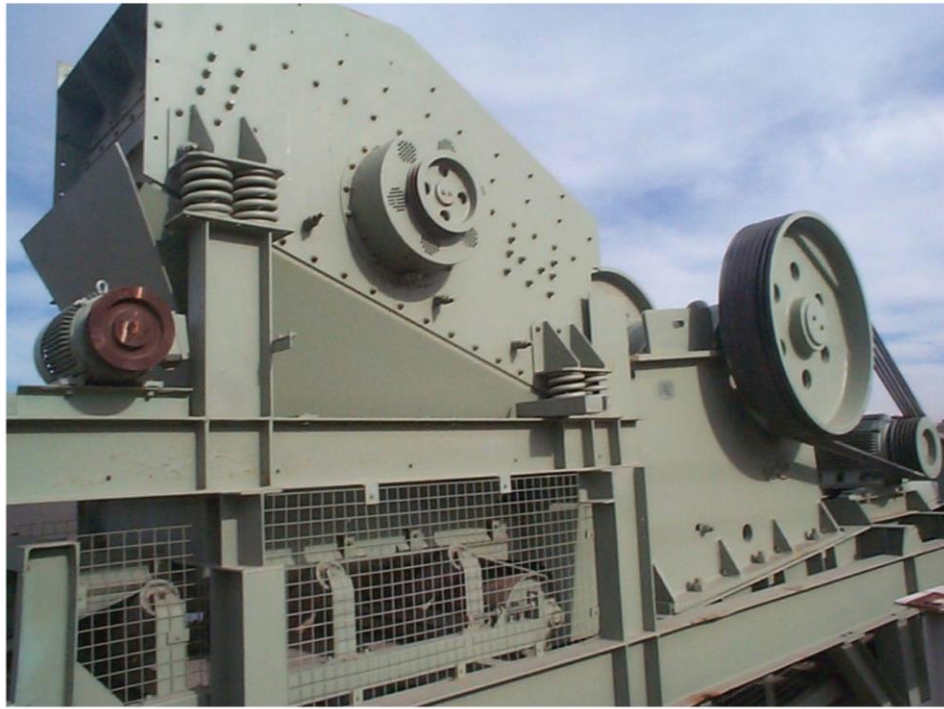

600 x 900 JIANSHE JAW CRUSHER MODULE

All New Jian-She 600 x 900 Jaw Crusher. Includes 10.5mt x 1.2mt under crusher discharge conveyor, Metro 8' x 4' d/deck scalp screen & 2.4mt x 1,050mm scalps conveyor, all mounted on a h/duty 400mm UB support structure. Also includes all electric motors & conveyor drives.